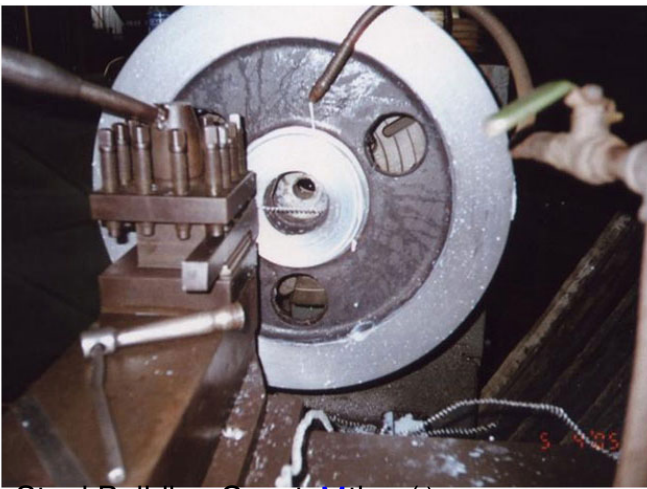

We are DOSH Malaysia certified boiler and pressure repairer. Our services includes:

1. Rolling Plates up to 80mm thick 3200mm.

2. Machinery

3. Steel Building Construction ()

6. Process Fabrication Work