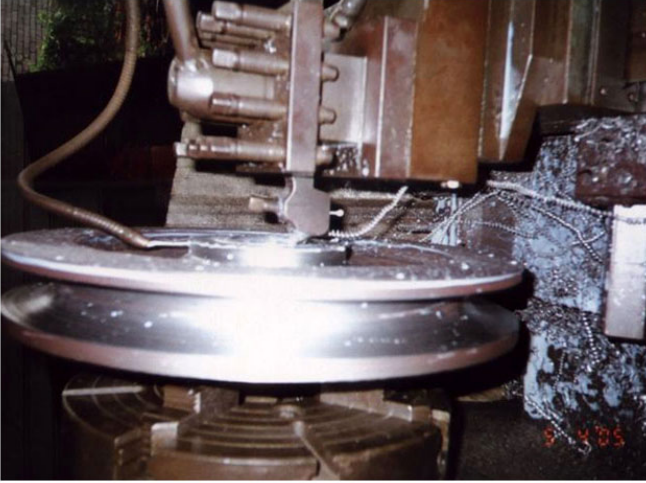

We are DOSH Malaysia certified boiler and pressure repairer. Our services includes:

1. Rolling Plates up to 80mm thick 3200mm.

2. Machinery

3. Steel Building Construction ()

6. Process Fabrication Work